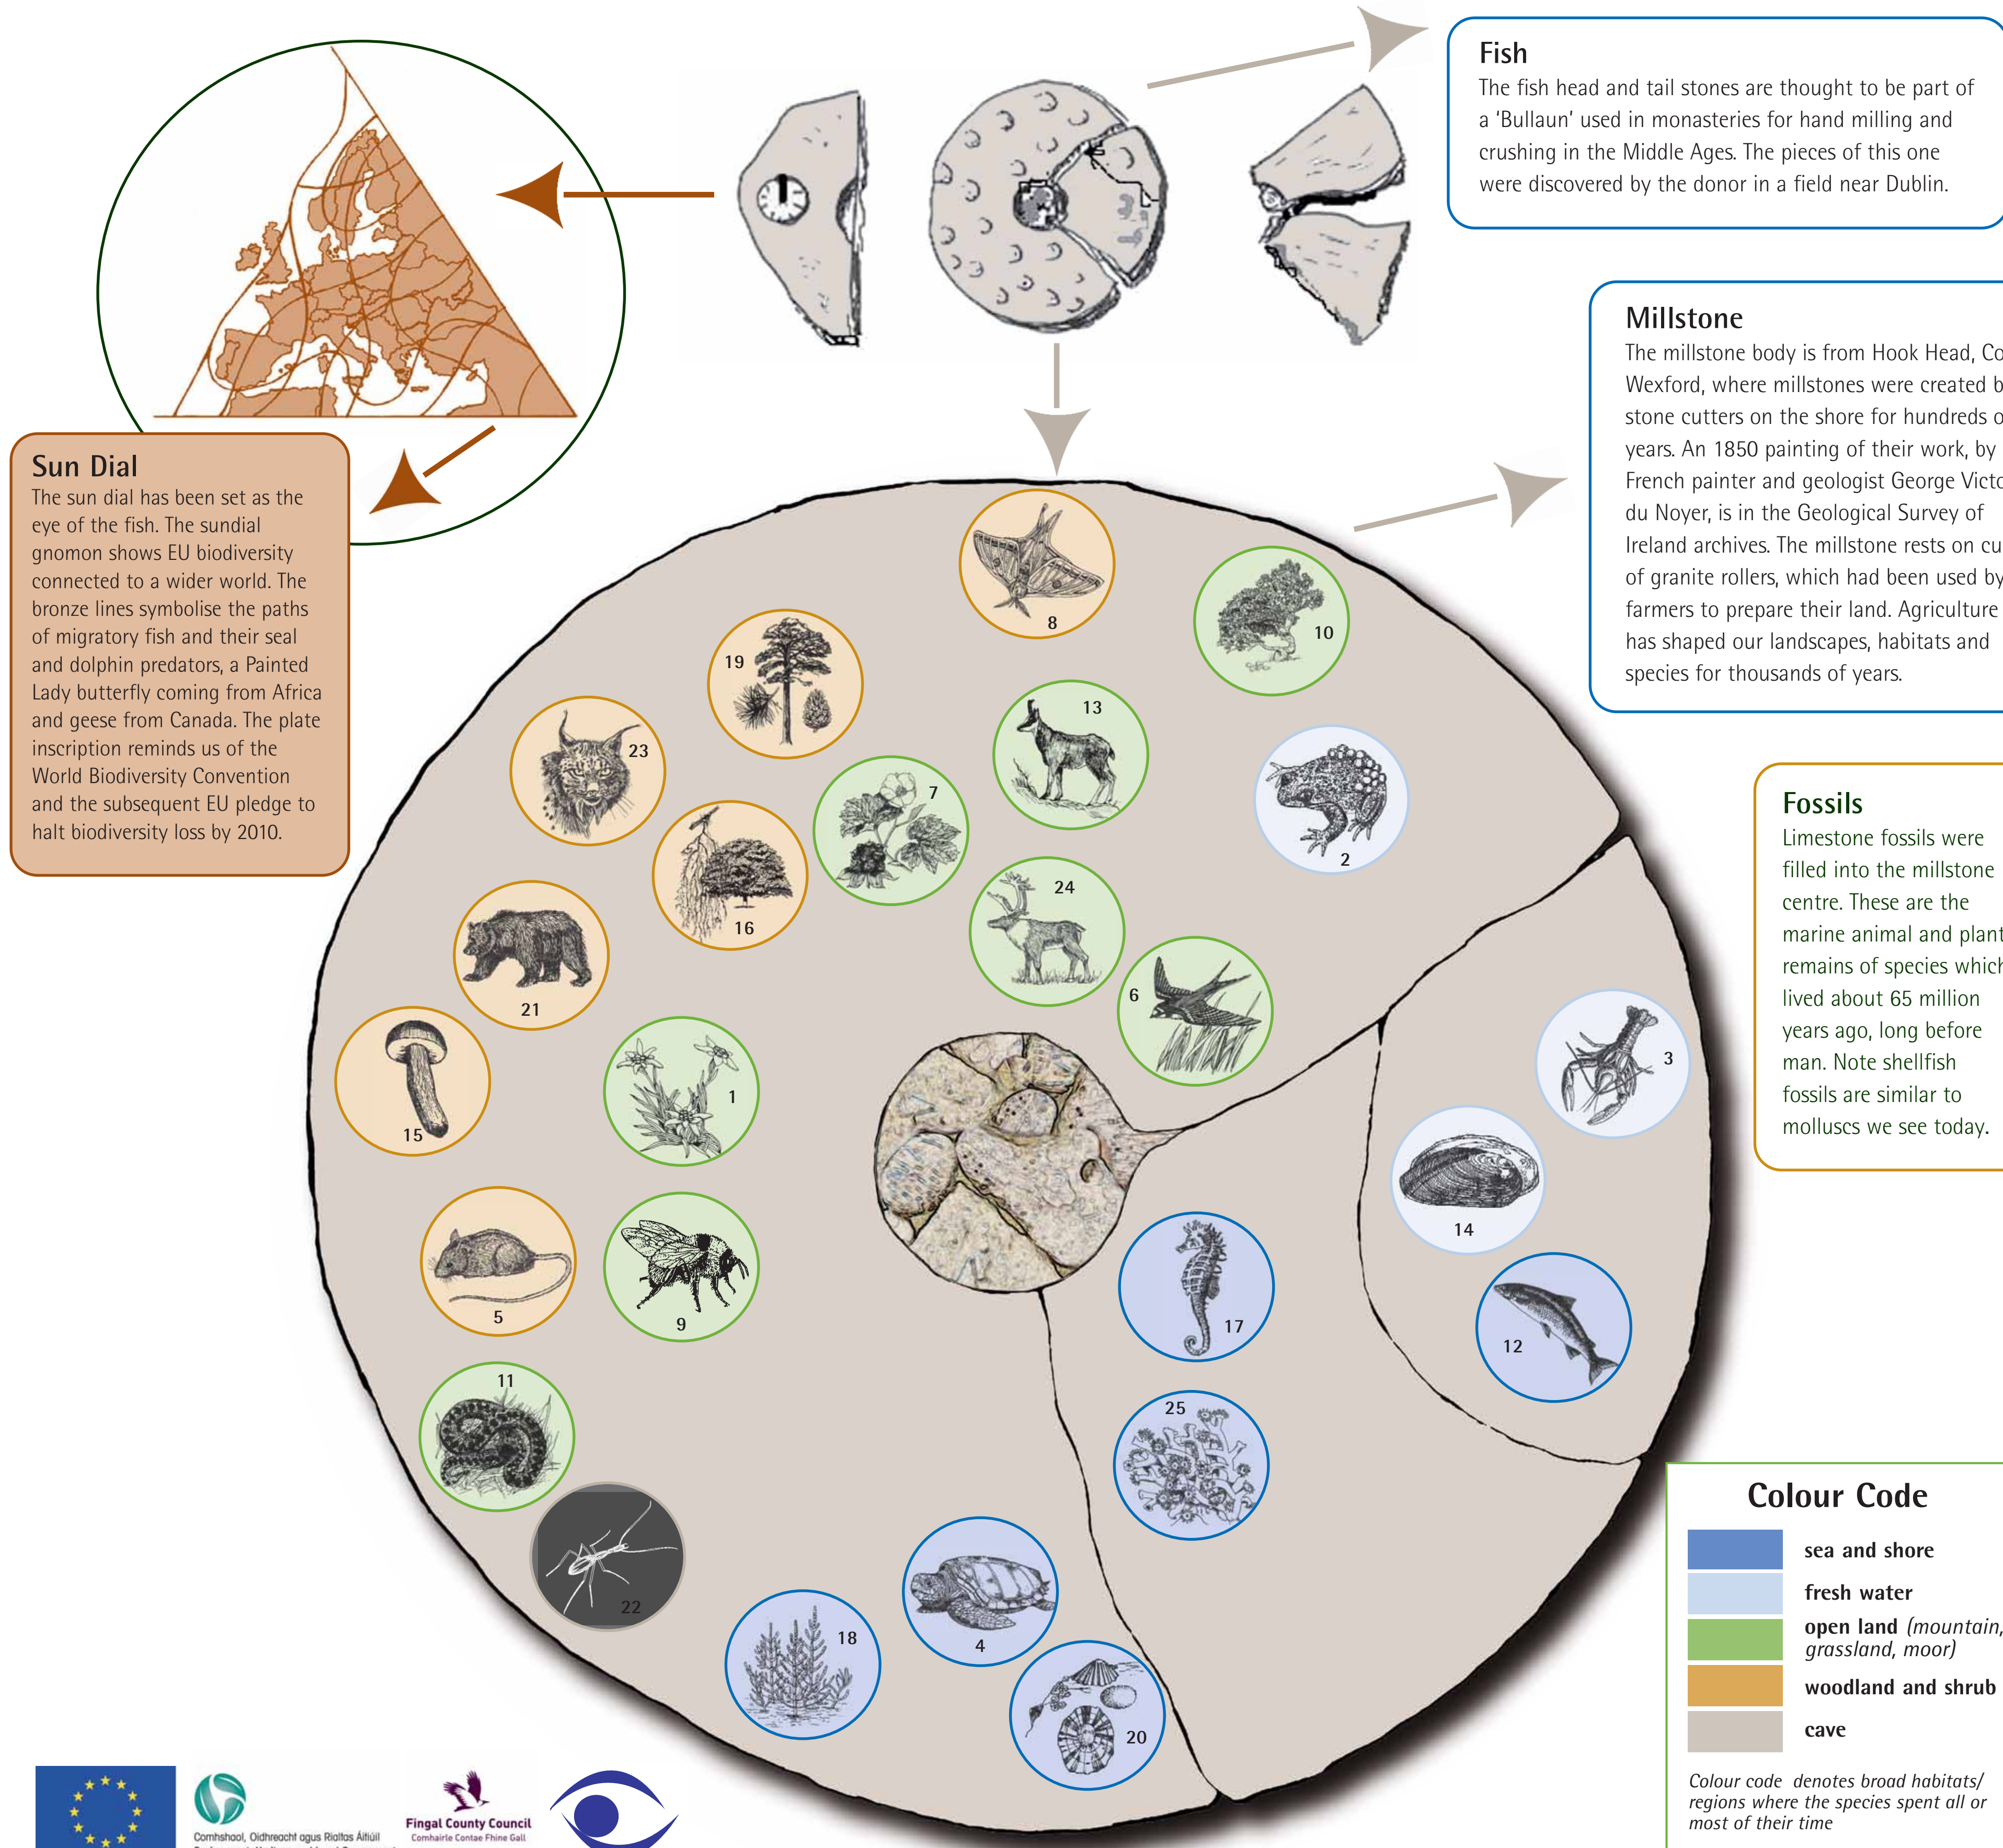

EU Biodiversity and Enlargement monument

Country	Species
Chosen species in English, Latin, national language	
1 Austria	Edelweiss <i>Stella alpina</i> Edelweiss
2 Belgium	Midwife Toad <i>Alytes obstetricans</i> Crapaud accoucheur/ Vroedmeesterpad
3 Czech Republic	White clawed Crayfish <i>Astacus fluviatilis</i> Rak říani
4 Cyprus	Loggerhead Turtle <i>Caretta caretta</i> Caretta
5 Denmark	Birch Mouse <i>Sicista betulina</i> Birkenmus
6 Estonia	Swallow <i>Hirundo rustica</i> Suitsupääsuke
7 Finland	Cloudberry <i>Rubus chamaemorus</i> Suomuurain, 'hilla' or 'lakka'
8 France	Isabelle of France Moth <i>Graellsia isabellae galliaegloria</i> Isabelle de France
9 Germany	Great Yellow Bumble bee <i>Megabombus distinguendus</i> Deichhummel
10 Greece	The Mastich Tree <i>Pistacia lentiscus var Chia</i> Mastichodendro
11 Hungary	Meadow Viper <i>Vipera ursinii</i> Rákosi vipera
12 Ireland	Salmon <i>Salmo salar</i> Bradán
13 Italy	Chamois Goat <i>Capri camoscio</i> Rupicapra rupicapra
14 Latvia	Fresh water Pearl Mussel <i>Margaritifera margaritifera</i> Ziemeļu upešpīrleņe
15 Lithuania	Boletus <i>Boletus fechtneri</i> Fechtnerio baravykas
16 Luxemburg	Beard Lichen <i>Usnea filipendula</i> Bartflechte
17 Malta	Long nosed Seahorse <i>Hippocampus ramosus</i> "iemel tal-Bahar
18 Netherlands	Glasswort <i>Salicornia europaea</i> Zeekraal
19 Poland	Pine Tree <i>Pinus sylvestris</i> Świerk
20 Portugal	Black footed Limpet <i>Patella depressa</i> Lapas
21 Slovakia	Brown Bear <i>Ursus arctos</i> Medveí hneď
22 Slovenia	Cave Beetle <i>Leptodirus hochenwarti</i> Drobnovratnik
23 Spain	Iberian Lynx <i>Linx pardinus</i> Lince Iberico
24 Sweden	Reindeer <i>Rangifer tarandus</i> Ren
25 UK	Cold water Coral <i>Lophelia pertusa</i> Cold water Coral